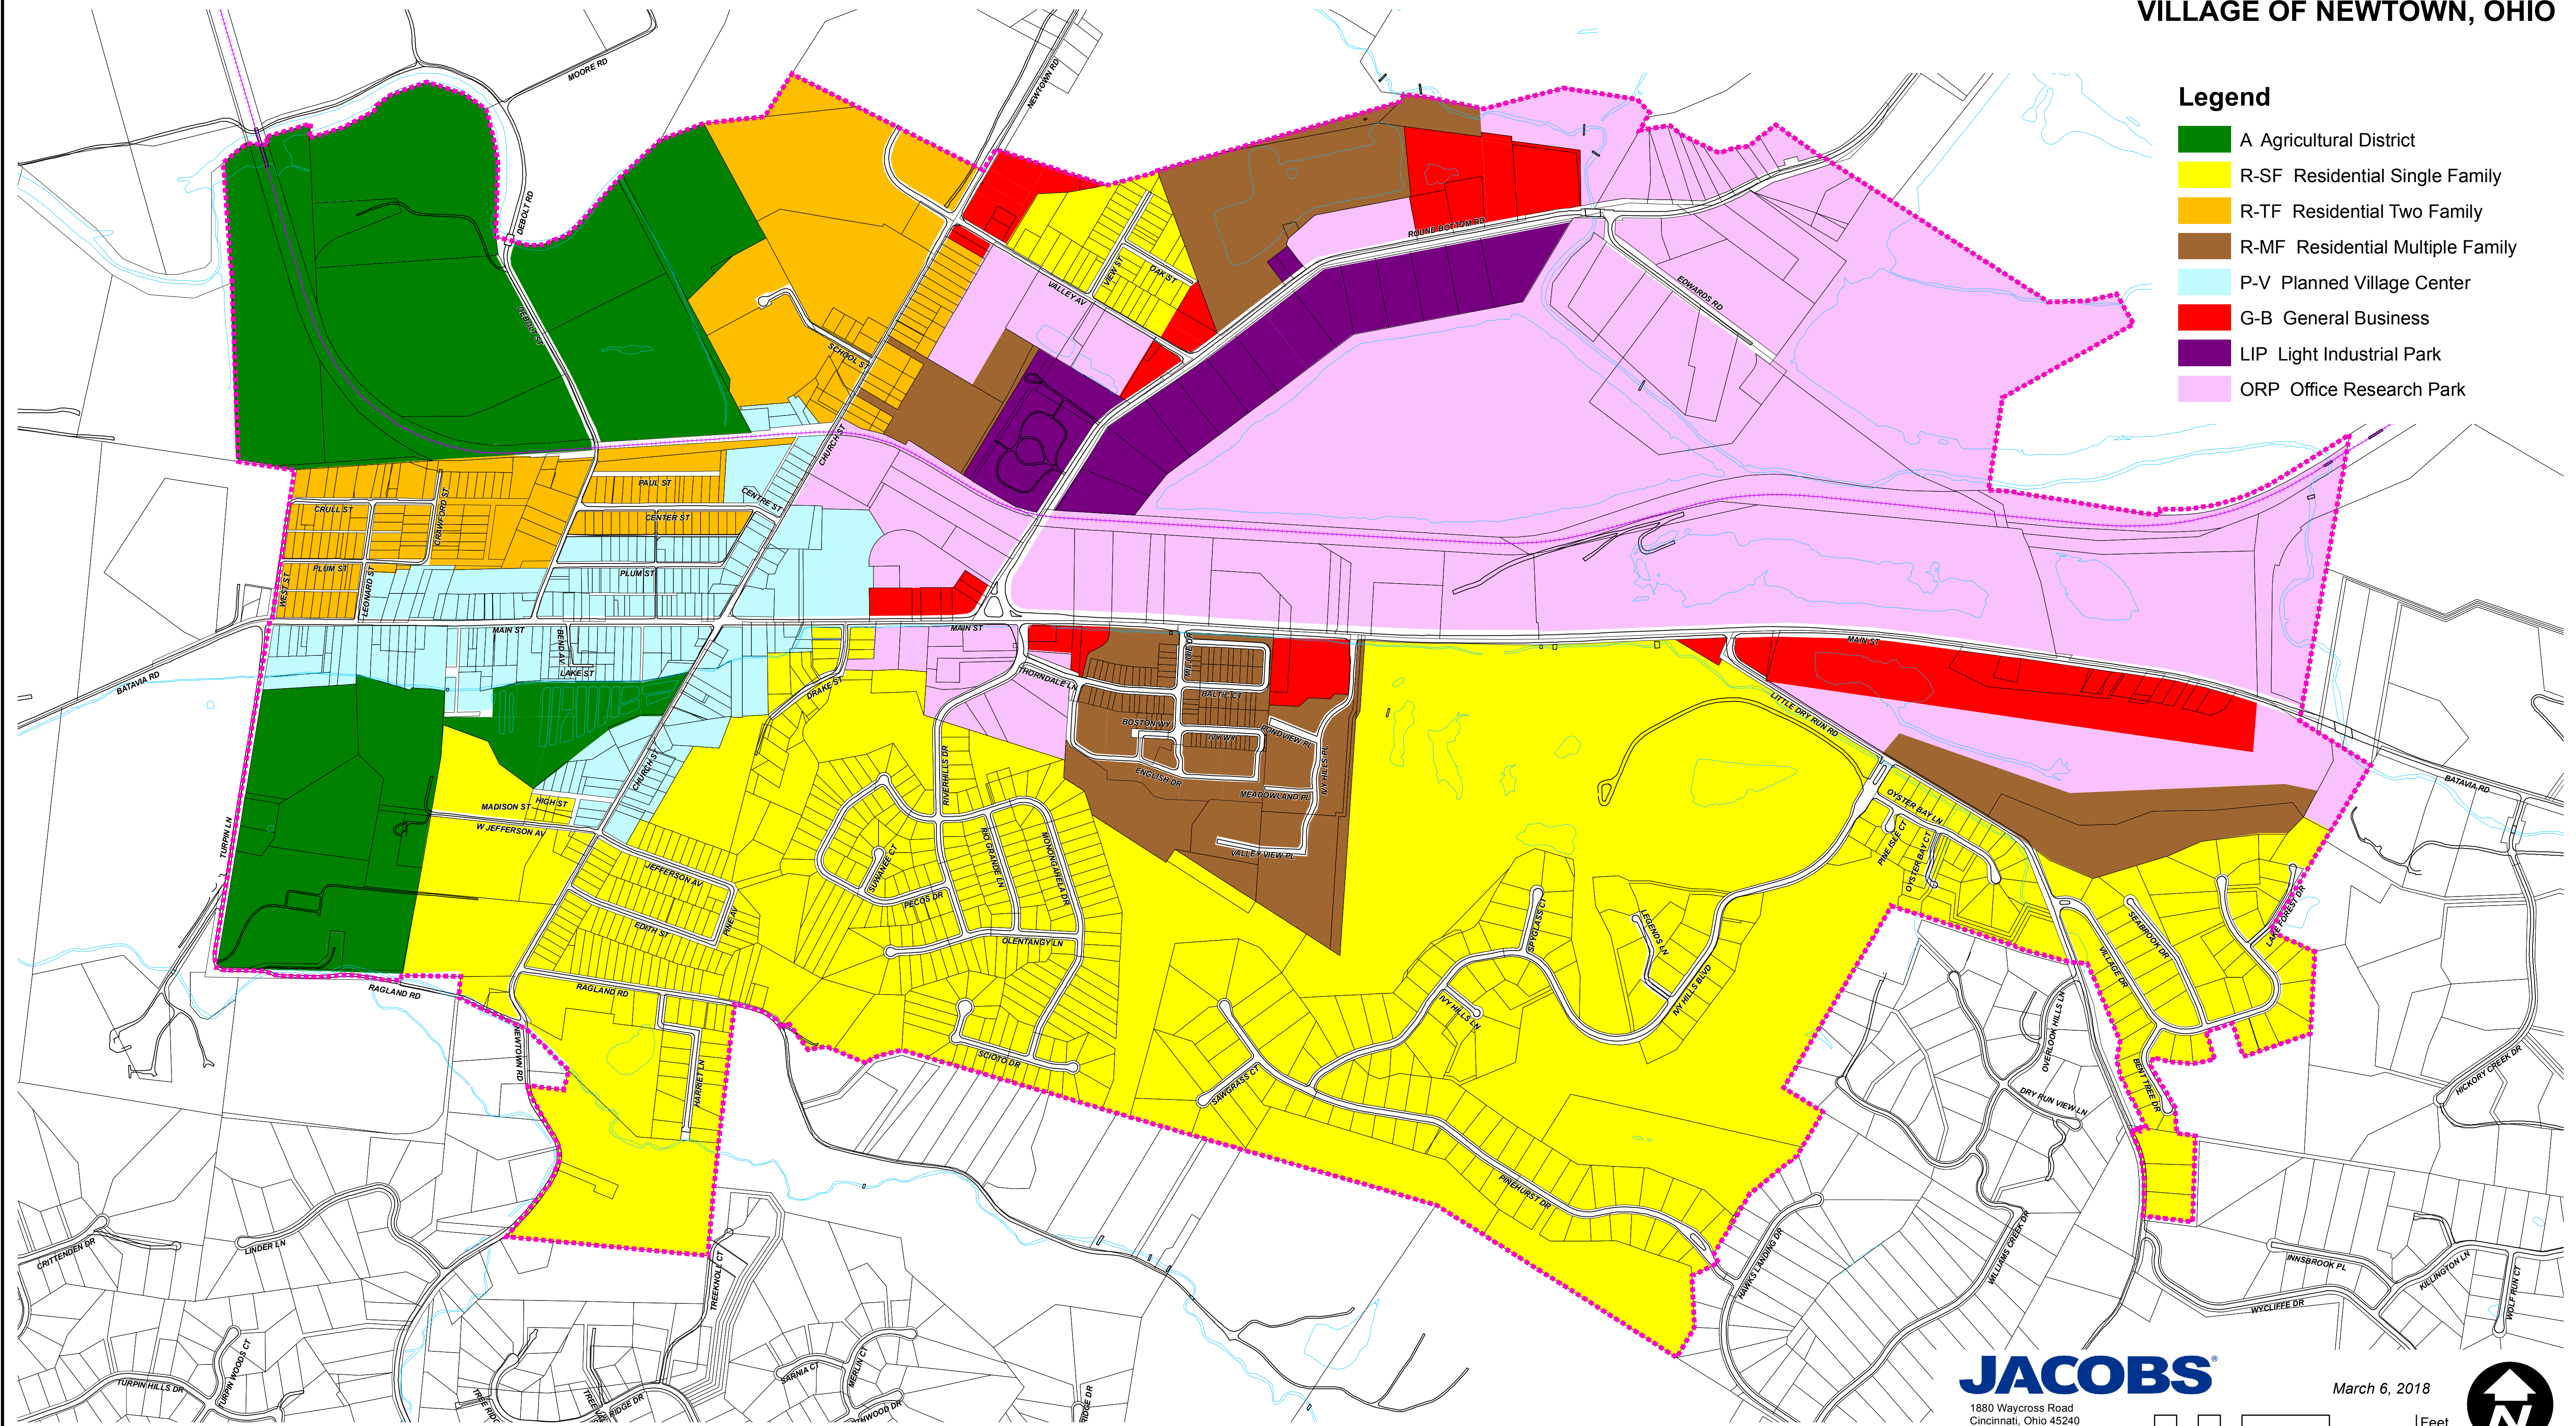

# OFFICIAL ZONING MAP

VILLAGE OF NEWTOWN, OHIO

## Legend

-  A Agricultural District
-  R-SF Residential Single Family
-  R-TF Residential Two Family
-  R-MF Residential Multiple Family
-  P-V Planned Village Center
-  G-B General Business
-  LIP Light Industrial Park
-  ORP Office Research Park

**JACOBS**

1880 Waycross Road  
Cincinnati, Ohio 45240  
Phone: 513.595.7910

March 6, 2018

0 250 500 1,000 1,500 Feet